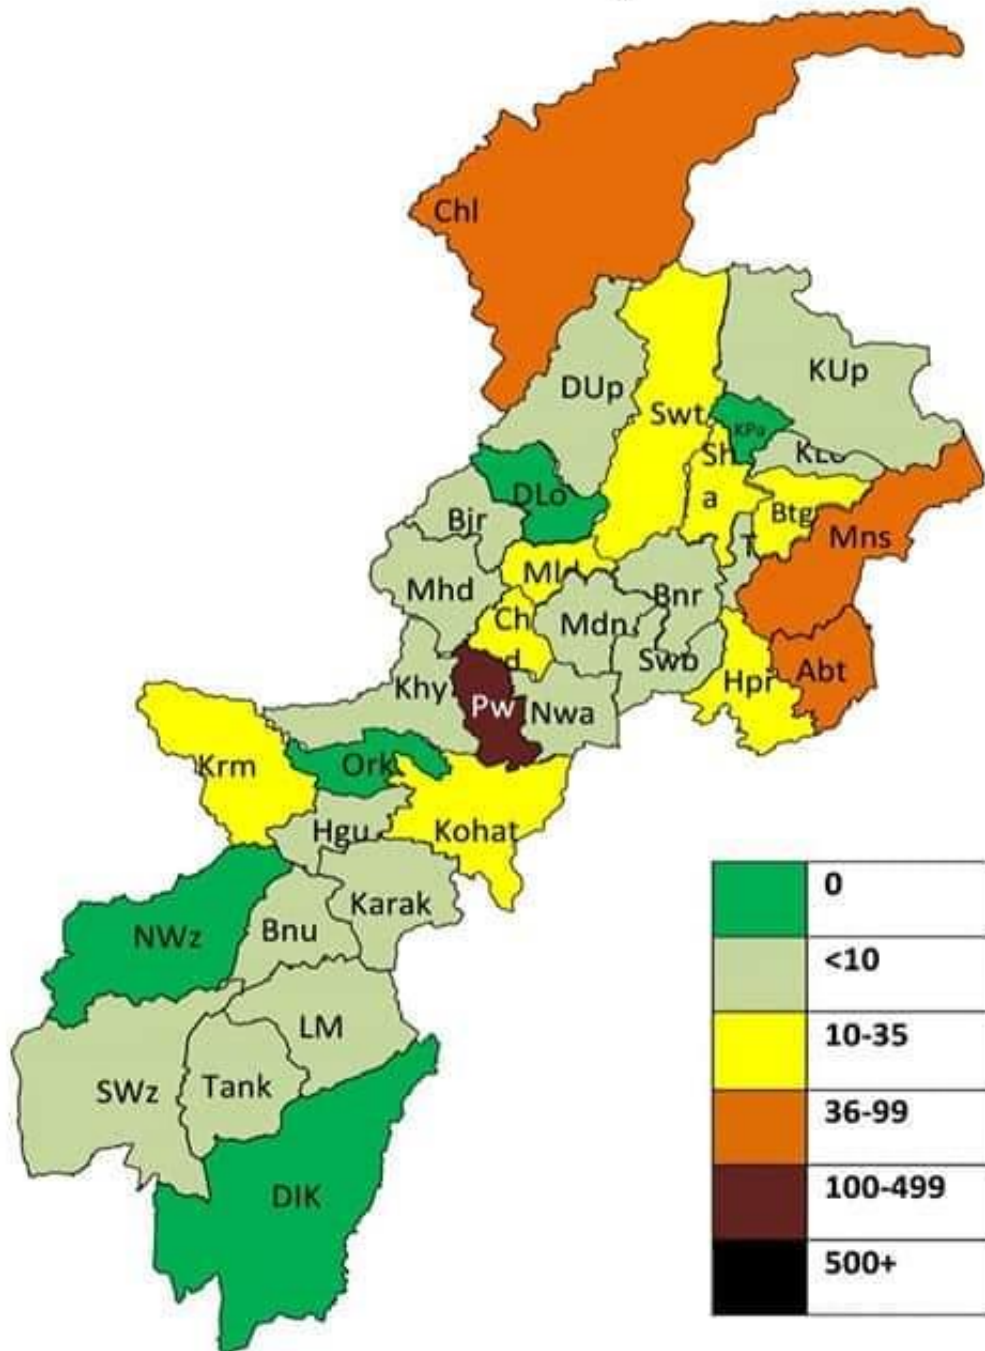

1. Snapshot figures for the day¹

443

Total Active Cases²

38464

Total Cases

1264

Total Deaths

36757

Total Recovered

37

New Cases
Today

00

New Deaths
Today

55

New Recoveries
Today

1. Figures up to 12 Midnight on the 13th of October

2. Active cases = total cases till now – deaths – recoveries

Khyber Pakhtunkhwa Corona Virus Disease COVID-19 Daily Update 14 October 2020

2. Provincial Heatmap

Map colored by active cases

**Khyber
Pakhtunkhwa
Corona Virus
Disease COVID-19
Daily Update
14 October 2020**

3. District data

District	Cases		Deaths		Recoveries	Active Cases
	Total	24 hrs	Total	24 hrs		
Total	38464	37	1264	0	36757	443
Peshawar Division						
PESHAWAR	14371	11	595	0	13653	123
CHARSADDA	926	0	15	0	895	16
NOWSHERA	1039	0	47	0	988	4
KHYBER	764	0	10	0	745	9
MOHMAND	134	0	2	0	131	1
Total	17234	11	669	0	16412	153
Mardan Division						
MARDAN	1277	0	59	0	1212	6
SWABI	568	0	30	0	529	9
Total	1845	0	89	0	1741	15
Malakand Division						
SWAT	3161	4	101	0	3033	27
BUNER	488	2	11	0	475	2
DIR LOWER	1733	0	42	0	1691	0
DIR UPPER	958	3	12	0	937	9
SHANGLA	442	1	3	0	438	1
MALAKAND	1651	0	40	0	1601	10
CHITRAL LOWER	538	0	6	0	512	20
CHITRAL UPPER	233	0	1	0	201	31
BAJAUR	605	0	33	0	571	1
Total	9809	10	249	0	9459	101
Hazara Division						
MANSEHRA	854	8	19	0	795	40
ABBOTTABAD	1756	1	92	0	1623	41
HARIPUR	799	2	13	0	776	10
TOR GHAR	29	0	0	0	20	9
KOHISTAN UPPER	55	0	0	0	50	5
KOHISTAN LOWER	90	0	0	0	85	5
KOLAI PALLAS	21	4	0	0	17	4
BATTAGRAM	405	0	16	0	377	12
Total	4009	15	140	0	3743	126
Kohat Division						
KOHAT	860	0	33	0	817	10
HANGU	232	0	8	0	216	8
KARAK	494	0	28	0	462	4
KURRAM	666	0	13	0	643	10
ORAKZAI	142	0	2	0	140	0
Total	2394	0	84	0	2278	32
Bannu Division						
BANNU	254	1	8	0	239	7
LAKKI MARWAT	85	0	1	0	78	6
NORTH WAZIRISTAN	15	0	1	0	14	0
Total	354	1	10	0	331	13
Dera Ismail Khan Division						
DERA ISMAIL KHAN	484	0	19	0	465	0
TANK	87	0	0	0	86	1
SOUTH WAZIRISTAN	96	0	3	0	91	2
Total	667	0	22	0	642	3
Quarantine/Travellers						
Total	2152	0	1	0	2151	0